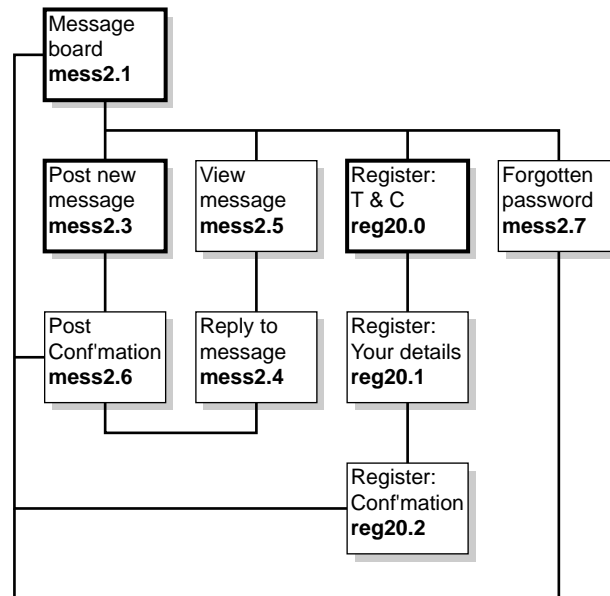

ACADEMY4

Site structure overview

Overview – Explanation

Thicker borders show pages that are displayed in the left hand navigation of the page a level above. In our example below, when on the Message board page our left hand nav options would be 'Post new message' and 'Register'.

Overview – Athletics, Swimming and Search

Both these sections will have subsections (as yet unknown), and may eventually feature sub-subsections. Search is also shown.

Overview – In the gym to Treatment room