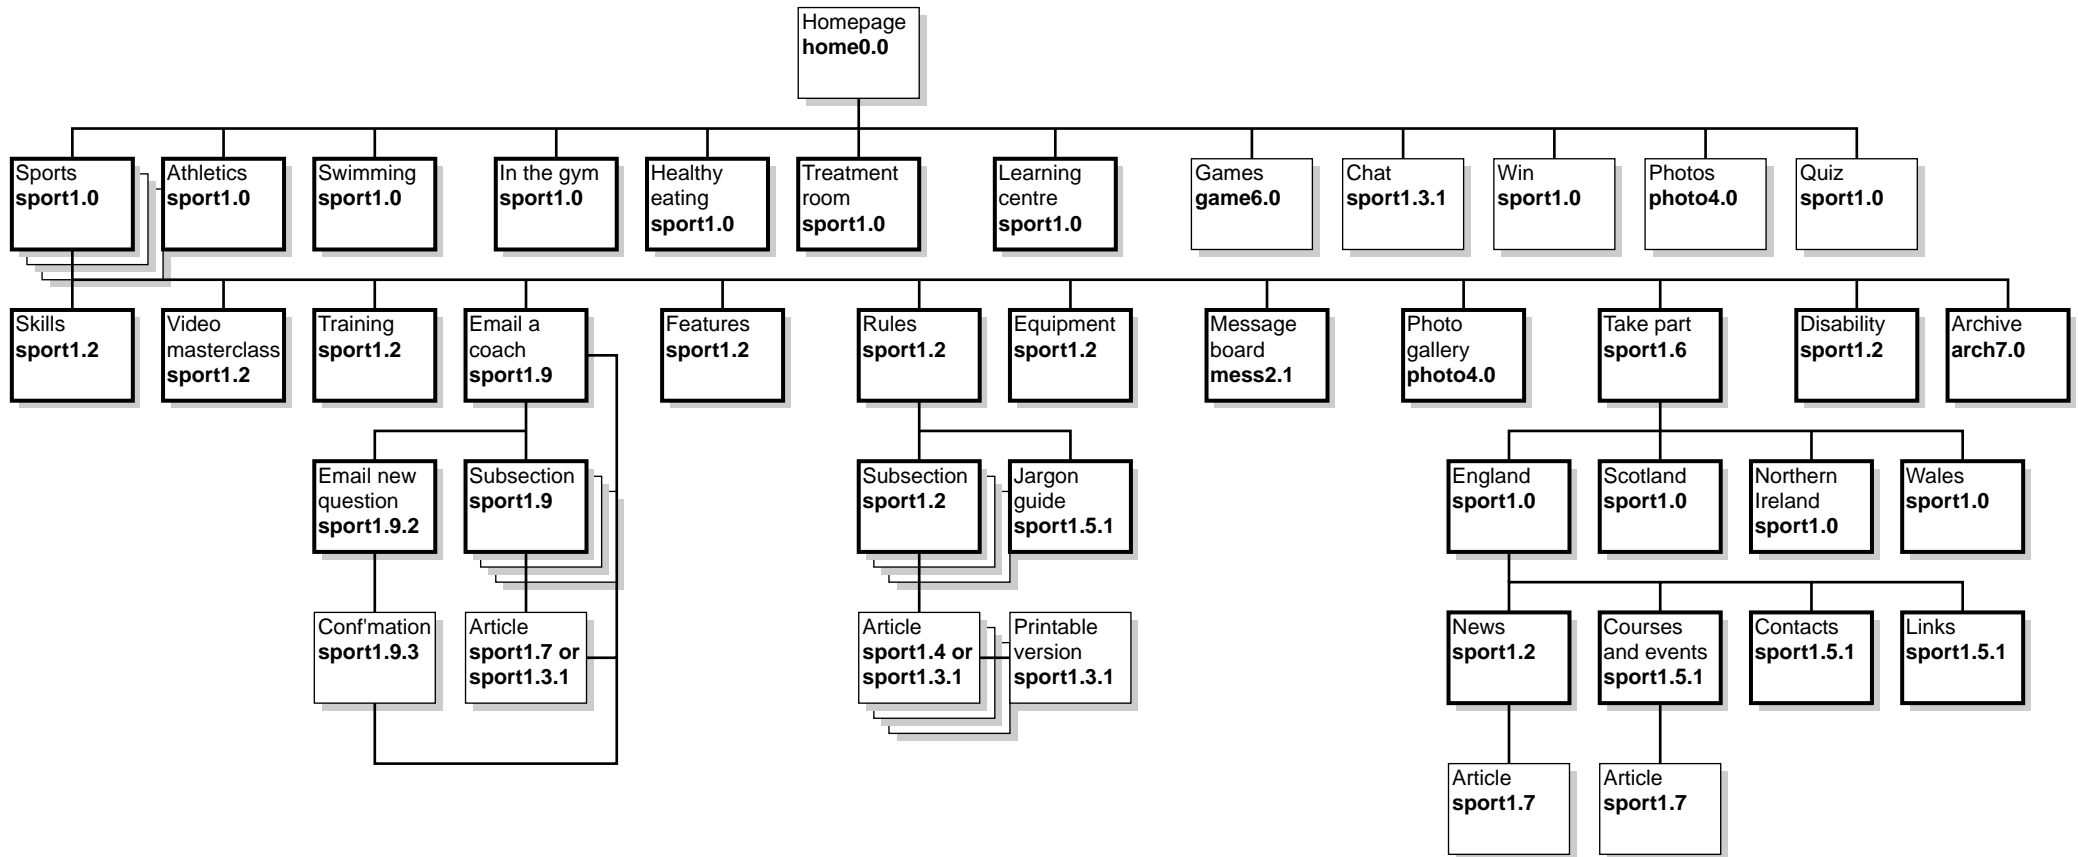

ACADEMY4

Site structure overview

Overview – Explanation

Thicker borders show pages that are displayed in the left hand navigation of the page a level above. In our example below, when on the Message board page our left hand nav options would be 'Post new message' and 'Register'.

Overview – Sport path I

The following pages represents how the site breaks down for each sport (football, cricket, tennis, golf, rugby league, rugby union and basketball).

Overview – Sport path II

More path breakdowns for each sport (football, cricket, tennis, golf, rugby league, rugby union and basketball).

Overview – Athletics, Swimming and Search

Both these sections will have subsections (as yet unknown), and may eventually feature sub-subsections. Search is also shown.

Overview – In the gym to Treatment room

Shown below are the next three paths: In the gym, Healthy eating and Treatment room.

Overview – All other paths

None of these paths have left hand navigation – the only option should be 'Homepage'.