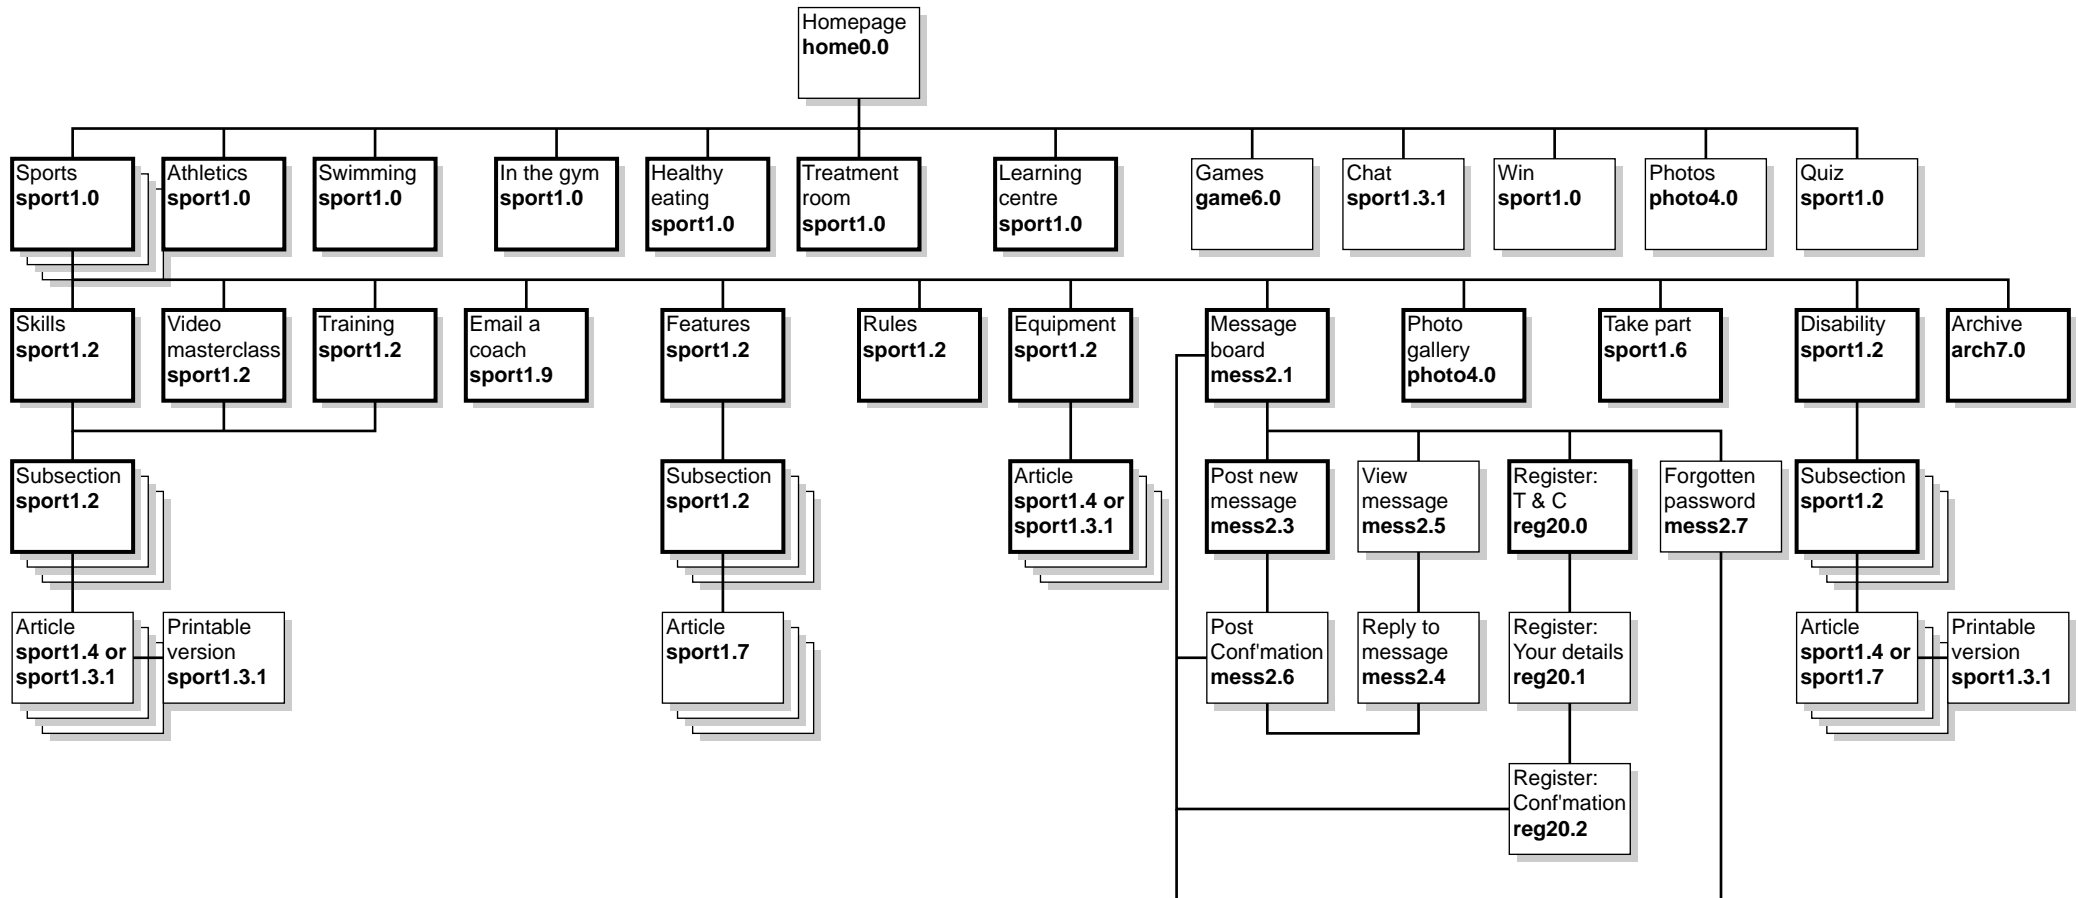

ACADEMY4

Site structure overview

Overview – Explanation

Thicker borders show pages that are displayed in the left hand navigation of the page a level above. In our example below, when on the Message board page our left hand nav options would be 'Post new message' and 'Register'.

Overview – Sport path I

The following pages represents how the site breaks down for each sport (football, cricket, tennis, golf, rugby league, rugby union and basketball).

Overview – Sport path II

More path breakdowns for each sport (football, cricket, tennis, golf, rugby league, rugby union and basketball).

Overview – Athletics, Swimming and Search

Both these sections will have subsections (as yet unknown), and may eventually feature sub-subsections. Search is also shown.

Overview – In the gym to Treatment room

Shown below are the next three paths: In the gym, Healthy eating and Treatment room.

Overview – All other paths

None of these paths have left hand navigation – the only option should be 'Homepage'.