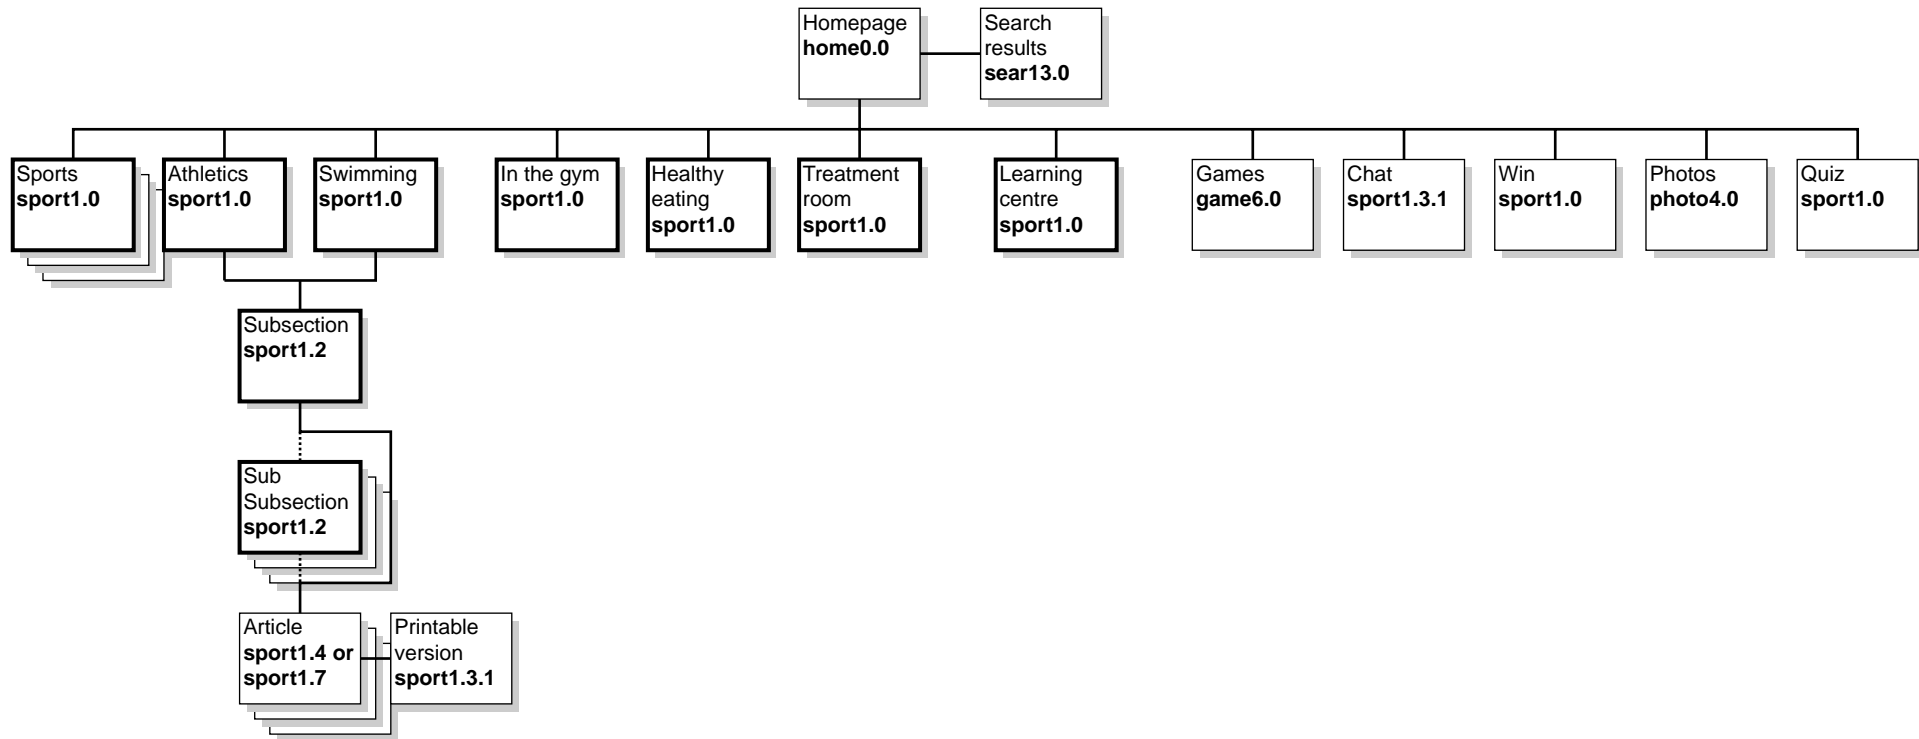

ACADEMY4

Site structure overview

Overview – Explanation

Thicker borders show pages that are displayed in the left hand navigation of the page a level above. In our example below, when on the Message board page our left hand nav options would be 'Post new message' and 'Register'.

Overview – Sport path I

The following pages represents how the site breaks down for each sport (football, cricket, tennis, golf, rugby league, rugby union and basketball).

Overview – Sport path II

More path breakdowns for each sport (football, cricket, tennis, golf, rugby league, rugby union and basketball).

Overview – Athletics, Swimming and Search

Both these sections will have subsections (as yet unknown), and may eventually feature sub-subsections. Search is also shown.

Overview – In the gym to Treatment room

Shown below are the next three paths: In the gym, Healthy eating and Treatment room.

Overview – All other paths

None of these paths have left hand navigation – the only option should be 'Homepage'.