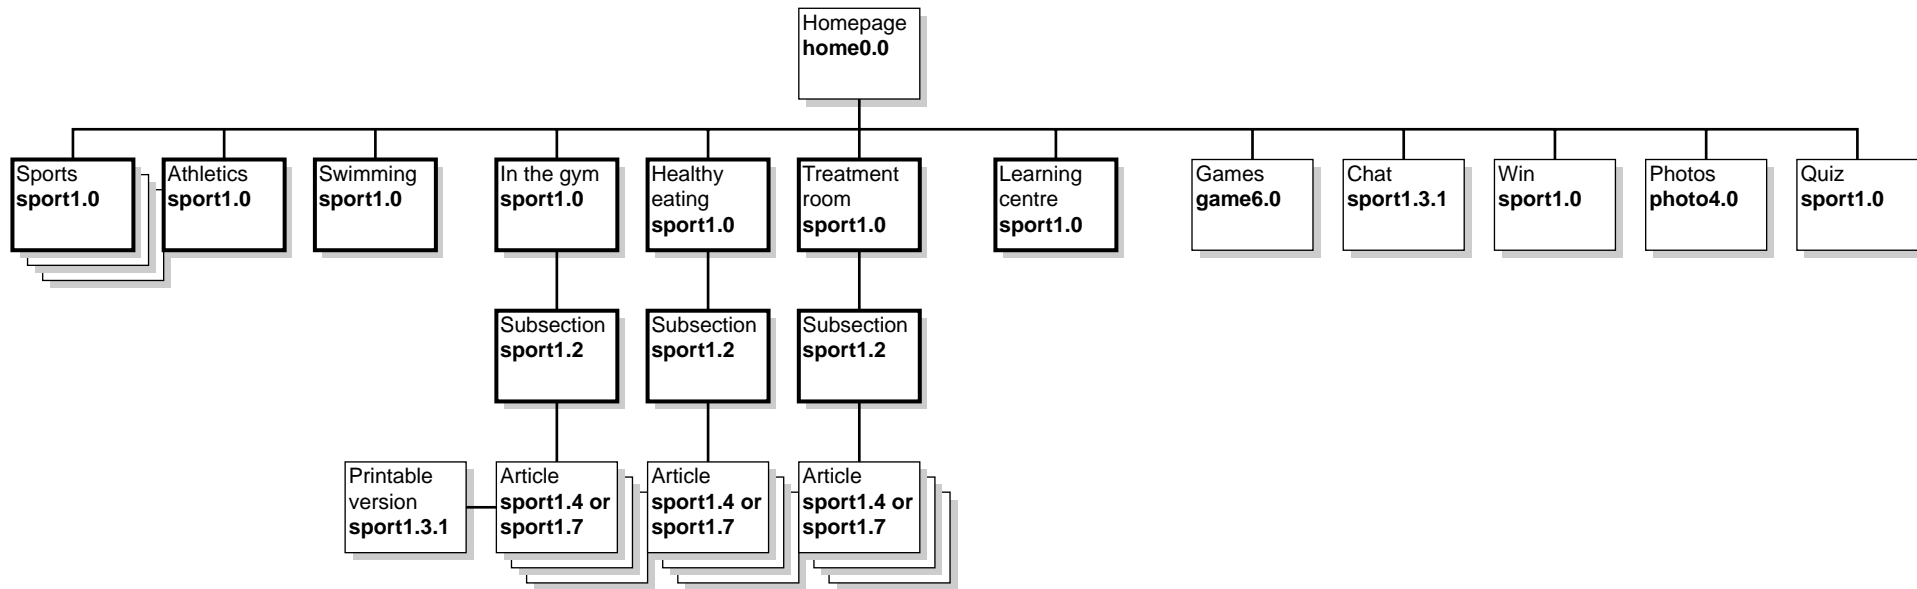

ACADEMY4

Site structure overview

Overview – Explanation

Thicker borders show pages that are displayed in the left hand navigation of the page a level above. In our example below, when on the Message board page our left hand nav options would be 'Post new message' and 'Register'.

Overview – Sport path I

The following pages represents how the site breaks down for each sport (football, cricket, tennis, golf, rugby league, rugby union and basketball).

Overview – Sport path II

More path breakdowns for each sport (football, cricket, tennis, golf, rugby league, rugby union and basketball).

Overview – Athletics, Swimming and Search

Both these sections will have subsections (as yet unknown), and may eventually feature sub-subsections. Search is also shown.

Overview – In the gym to Treatment room

Shown below are the next three paths: In the gym, Healthy eating and Treatment room.

Overview – All other paths

None of these paths have left hand navigation – the only option should be 'Homepage'.